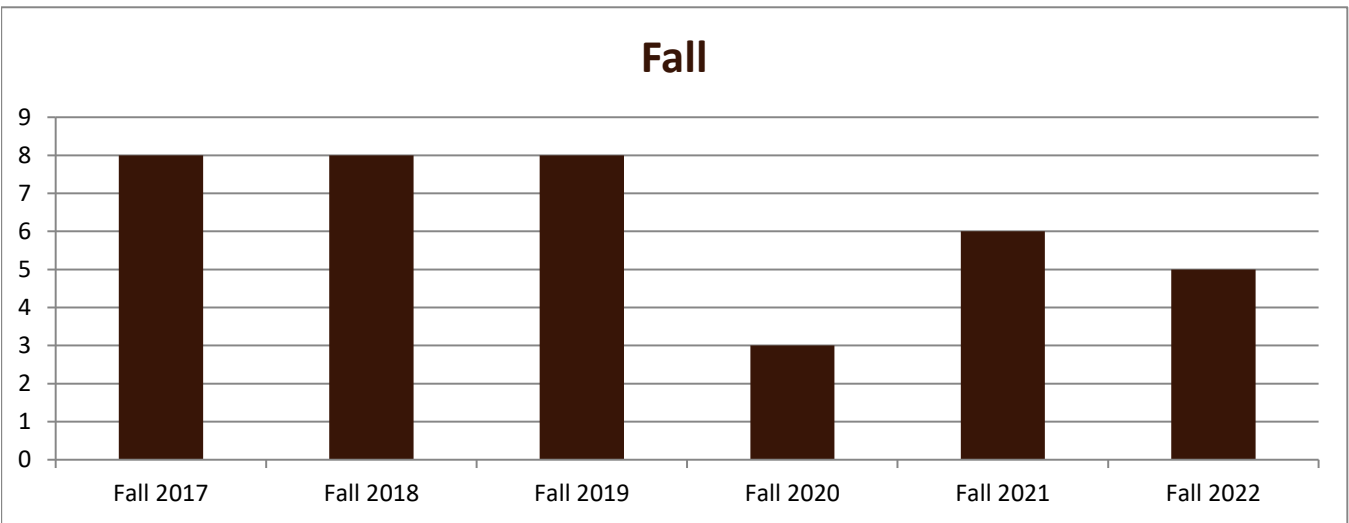

SMSU Art Graphic Design Program Data

Enrolled Minors

Academic Years 2017-18 to 2022-23

Using Fall Semester Data (Fall 2017 to Fall 2022) for Term Specific measures

Enrolled by AY & Term	2018	2019	2020	2021	2022	2023
Fall	8	8	8	3	6	5
Spring	8	6	7	5	10	2
Summer	2	2	3	2	1	1
Grand Total	18	16	18	10	17	8

SMSU Art Graphic Design Program Data

Enrolled Minors

Academic Years 2017-18 to 2022-23

Using Fall Semester Data (Fall 2017 to Fall 2022) for Term Specific measures

By Gender	Fall 2017	Fall 2018	Fall 2019	Fall 2020	Fall 2021	Fall 2022
Female	5	6	7	3	6	4
Male	3	2	1			1
Grand Total	8	8	8	3	6	5