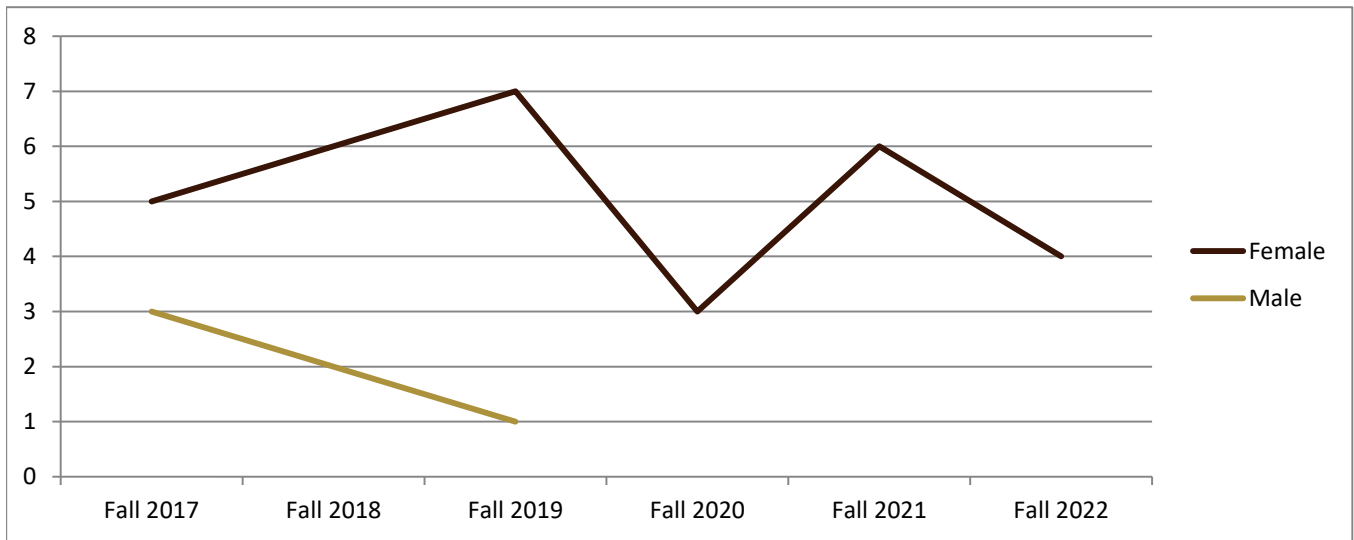

SMSU Art Graphic Design Program Data

Enrolled Minors

Academic Years 2017-18 to 2022-23

Using Fall Semester Data (Fall 2017 to Fall 2022) for Term Specific measures

Enrolled by AY & Term	2018	2019	2020	2021	2022	2023
Fall	8	8	8	3	6	5
Spring	8	6	7	5	10	2
Summer	2	2	3	2	1	1
Grand Total	18	16	18	10	17	8

SMSU Art Graphic Design Program Data

Enrolled Minors

Academic Years 2017-18 to 2022-23

Using Fall Semester Data (Fall 2017 to Fall 2022) for Term Specific measures

By Gender	Fall 2017	Fall 2018	Fall 2019	Fall 2020	Fall 2021	Fall 2022
Female	5	6	7	3	6	4
Male	3	2	1			1
Grand Total	8	8	8	3	6	5