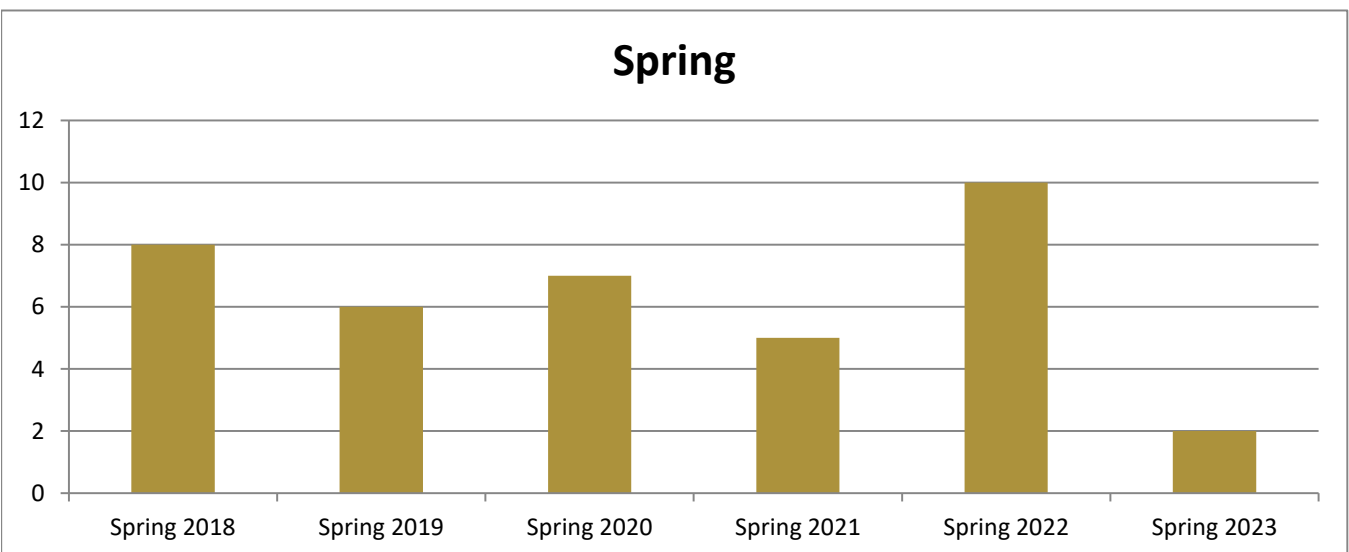

SMSU Art Graphic Design Program Data

Enrolled Minors

Academic Years 2017-18 to 2022-23

Using Fall Semester Data (Fall 2017 to Fall 2022) for Term Specific measures

Enrolled by AY & Term	2018	2019	2020	2021	2022	2023
Fall	8	8	8	3	6	5
Spring	8	6	7	5	10	2
Summer	2	2	3	2	1	1
Grand Total	18	16	18	10	17	8

SMSU Art Graphic Design Program Data

Enrolled Minors

Academic Years 2017-18 to 2022-23

Using Fall Semester Data (Fall 2017 to Fall 2022) for Term Specific measures

By Gender	Fall 2017	Fall 2018	Fall 2019	Fall 2020	Fall 2021	Fall 2022
Female	5	6	7	3	6	4
Male	3	2	1			1
Grand Total	8	8	8	3	6	5